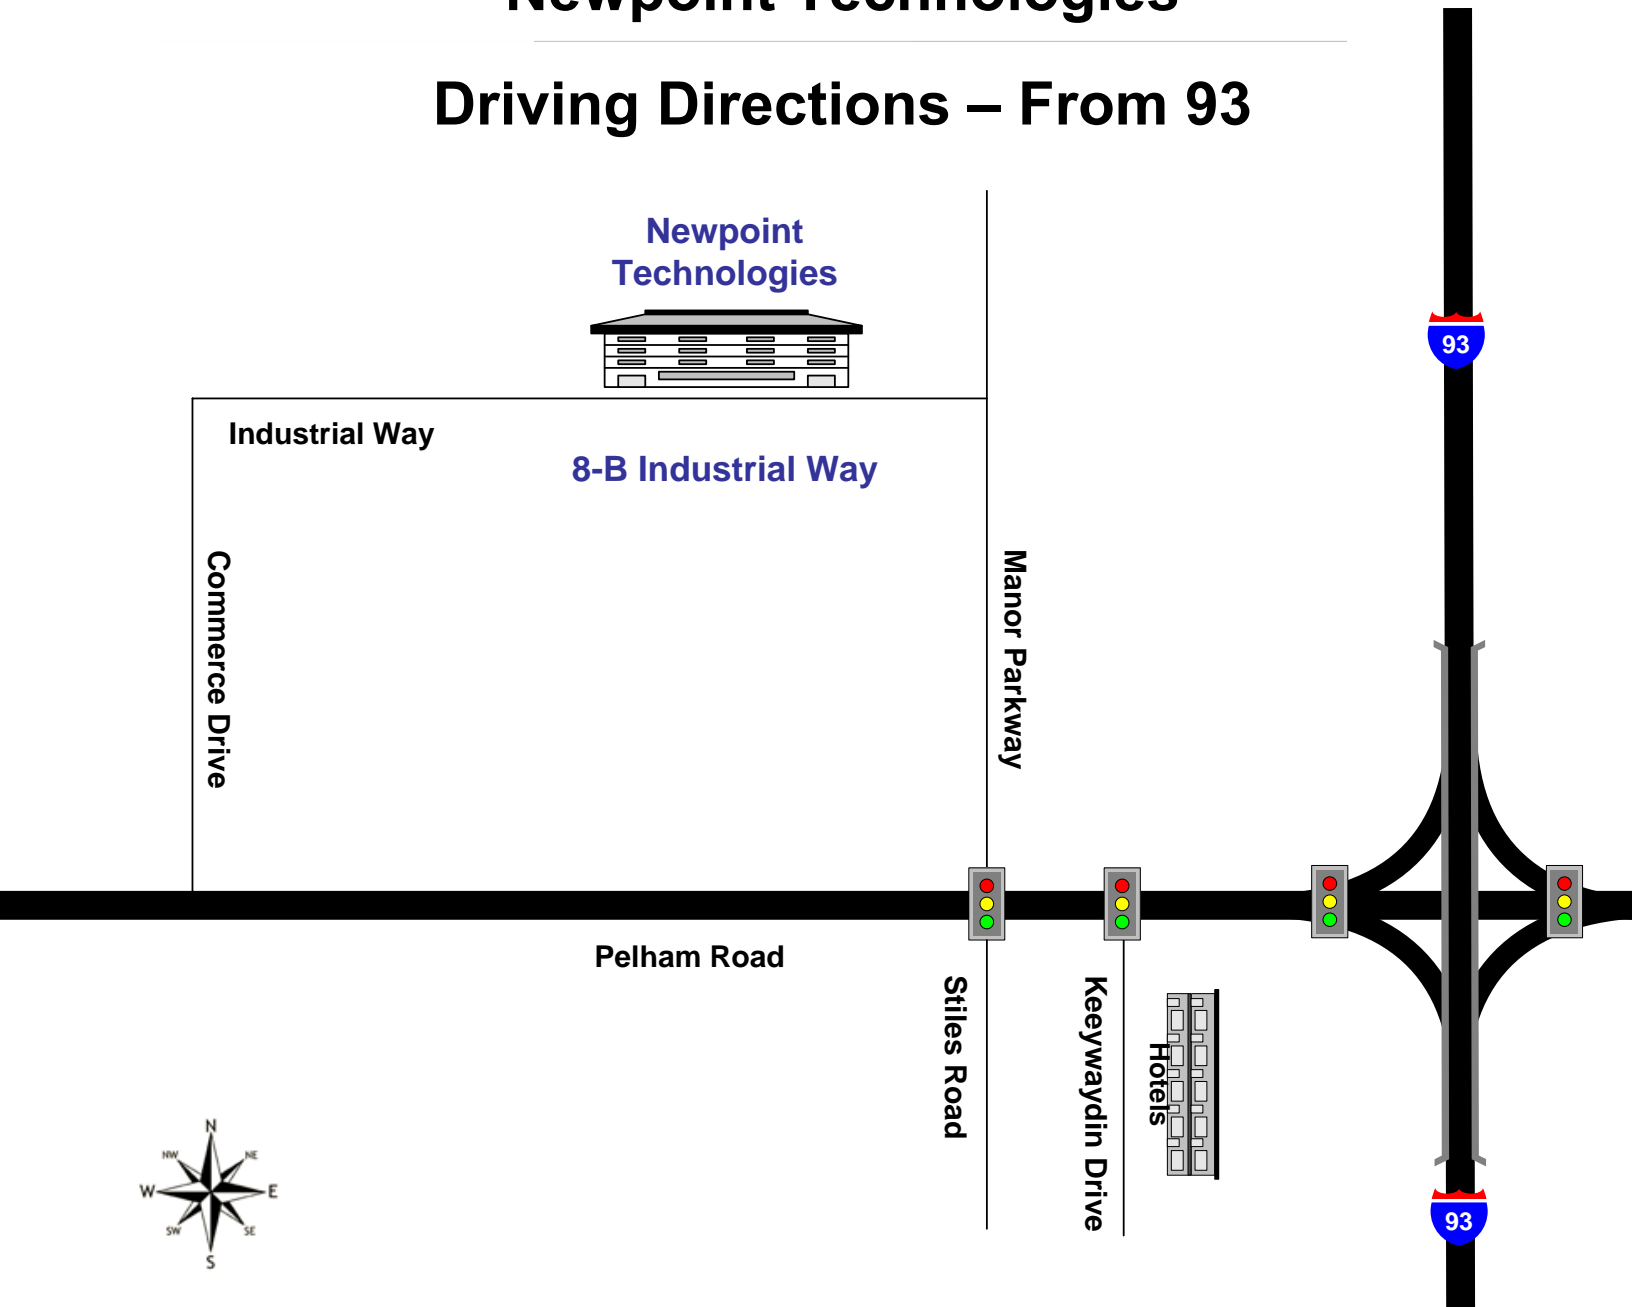

## Driving Directions – From 93

### Arriving Airport:

We are serviced by two airports; Boston Massachusetts' Logan airport is 35 miles south of us. Manchester, NH (MHT) is located 18 miles north of us. Both airports are easily accessible to Interstate 93.

### Directions to Newpoint Technologies, Inc

From exit 2 off I-93 in New Hampshire follow directions on the map